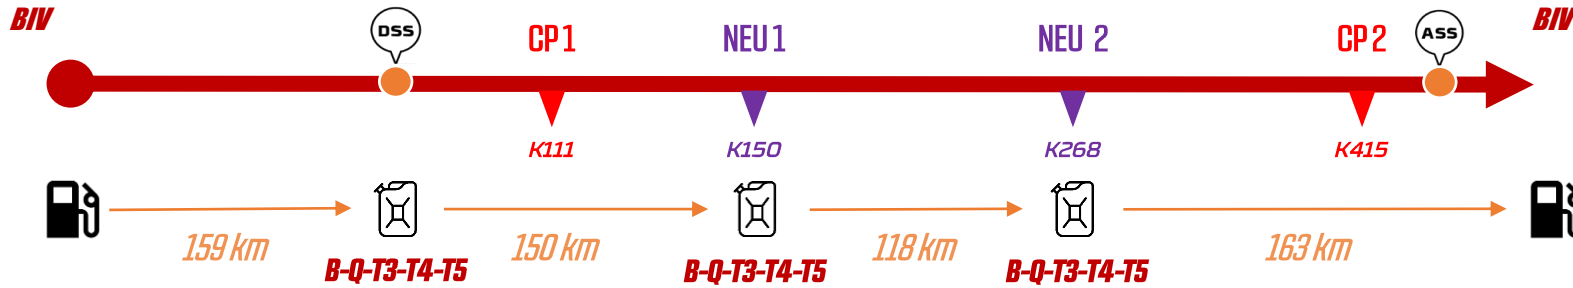

Étape  
Stage  
Etapa  
المرحلة

2

02/01/2023

Lundi - Monday - Lunes - الاثنين

590 km - SS : 430 km

# Sea Camp → AlUla

☀ 07:13 Sea Camp ☾ 17:48 AlUla GMT +3

ROAD SECTION A : 159 KM

SS2 : 430 KM

ROAD SECTION B : 1 KM

## DSS 1st Departure

07:30

10:00

## Race common route with assistance

From Sea Camp bivouac to K158 (K158 from road section A)